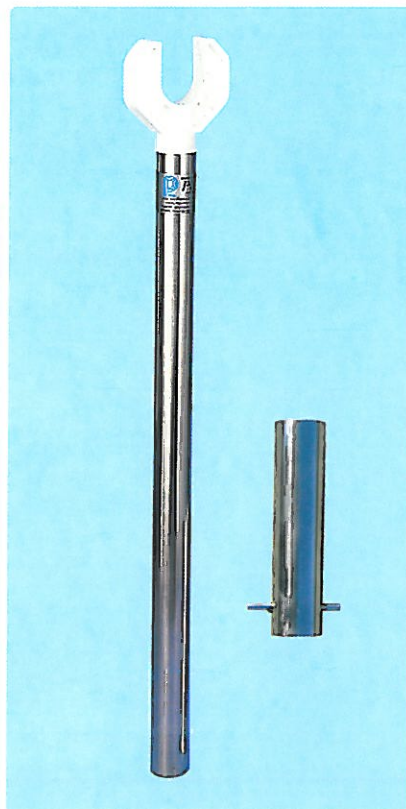

SLEEVE MOUNTED