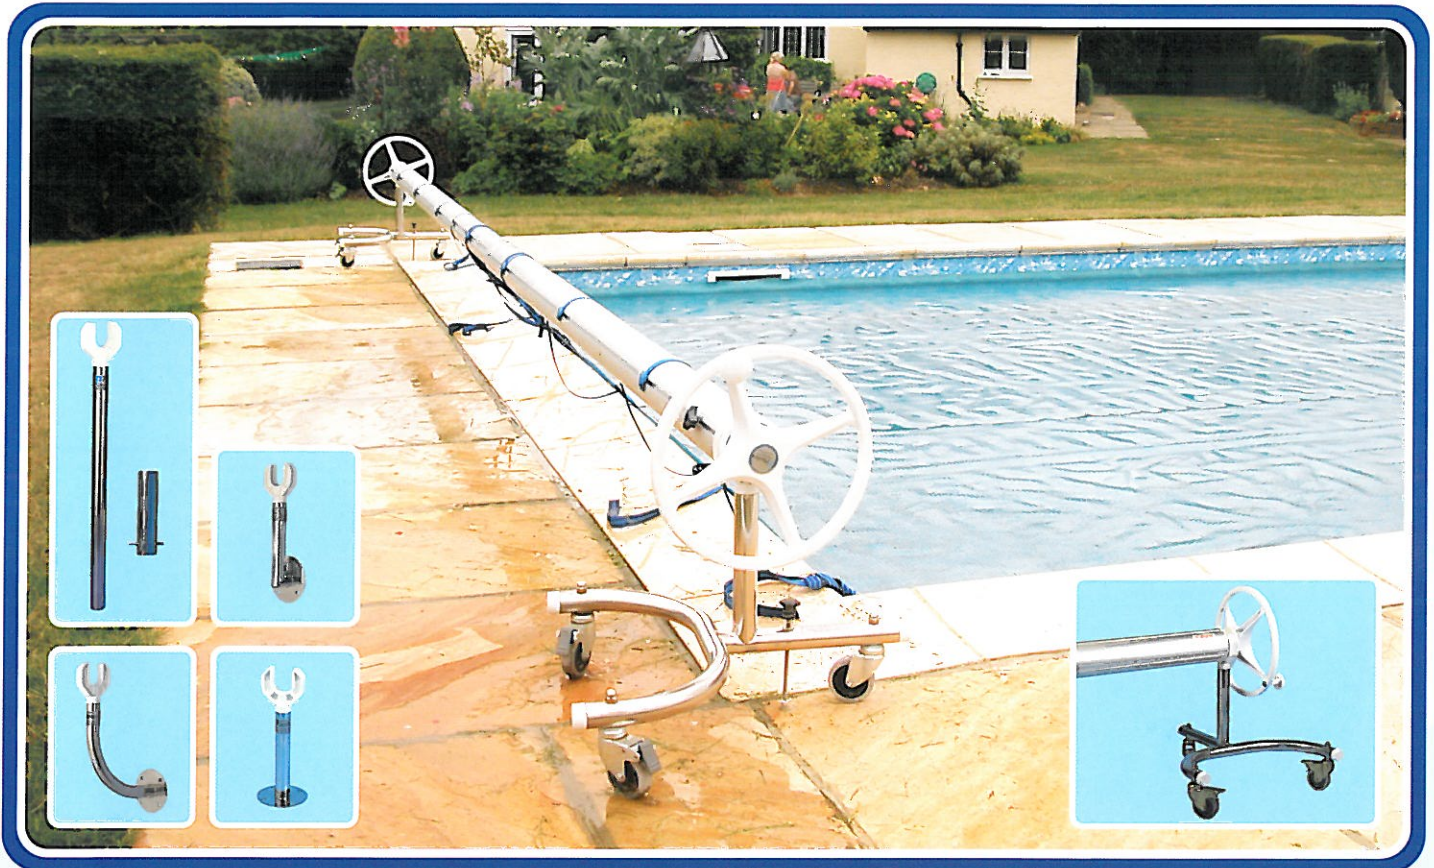

## ● UK Manufactured

Widely regarded as the best domestic reel available. Manufactured from polished stainless steel and anodised aluminium. The Slidelock will give you years of trouble-free operation.

## ● Simple to Use

Supplied with high quality bearings and two steering wheels fitted with crank handles. The Slidelock has been designed to enable you to cover your pool quickly and with minimum effort.

## ● Can be Supplied Motorised

Designed to enable you to semi-automate your Slidelock Reel. Optional Power Pack fits inside the reel. The power pack minimises the effort required to cover and uncover your pool.

- The Slidelock Telescopic Reel System is generally considered the best domestic reel on the market.
- The Slidelock is made by Plastica in anodised aluminium tube, bright polished stainless steel end stands, plastic bearings and steering wheels with stainless steel axle crank handles.
- The Slidelock reel comes complete with all the necessary straps and fittings as well as an instruction guide to ensure a quick and effortless installation.
- The Slidelock reel can be supplied with a range of different end stands to suit all types of installations at no extra cost.
- The Slidelock reel has many optional extras including a castor pack for mobile systems, DIY leading edges and storage covers.
- The Slidelock reel can be motorised using the Plastica "Power Pack".
- The Slidelock telescopic tube is available in 2 sizes: the small tube which telescopes from 3.05m to 4.57m (10' to 15') pool size and the large extending from 4.88m to 6.4m (16' to 21') pool size.